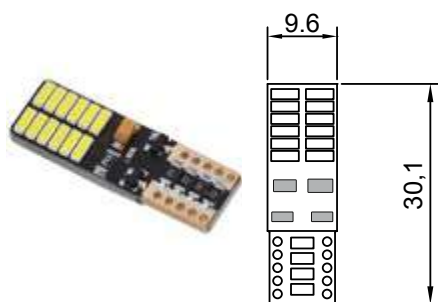

T10

TESLA No.	Description	V	Power	Socket	pcs
B95211	LED T10 CB (1 SMD)	12V	1 W	W2,1x9,5d	2