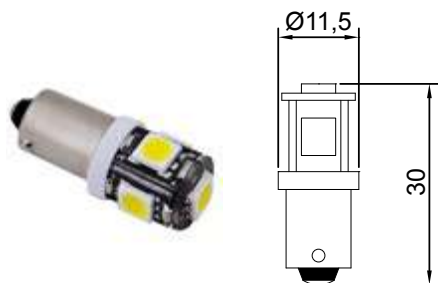

Automotive bulbs

SMD LED BULBS

Светодиодные лампы LED

T4W

TESLA No.	Description	V	Current load	Socket	pcs
B94101	LED T4W CB (5 SMD)	12V	200 mA	BA9s	2