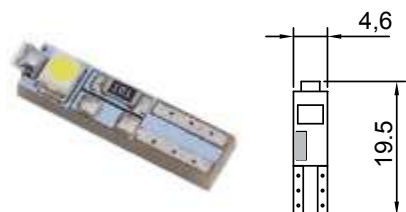

Automotive bulbs

SMD LED BULBS

Светодиодные лампы LED

T4W

TESLA No.	Description	V	Current load	Socket	pcs
B94101	LED T4W CB (5 SMD)	12V	200 mA	BA9s	2

T5

TESLA No.	Description	V	Current load	Socket	pcs
B97101	LED T5 CB (3 SMD)	12V	25 mA	W2x4,6d	2

T10

TESLA No.	Description	V	Power	Socket	pcs
B95211	LED T10 CB (1 SMD)	12V	1 W	W2,1x9,5d	2

W5W

TESLA No.	Description	V	Current load	Socket	pcs
B95201	LED W5W CB (24 SMD)	12V	250 mA	W2,1x9,5d	2

Description - Описание, CB = Canbus, (xy SMD) - шт. SMD, Current load - токовая нагрузка